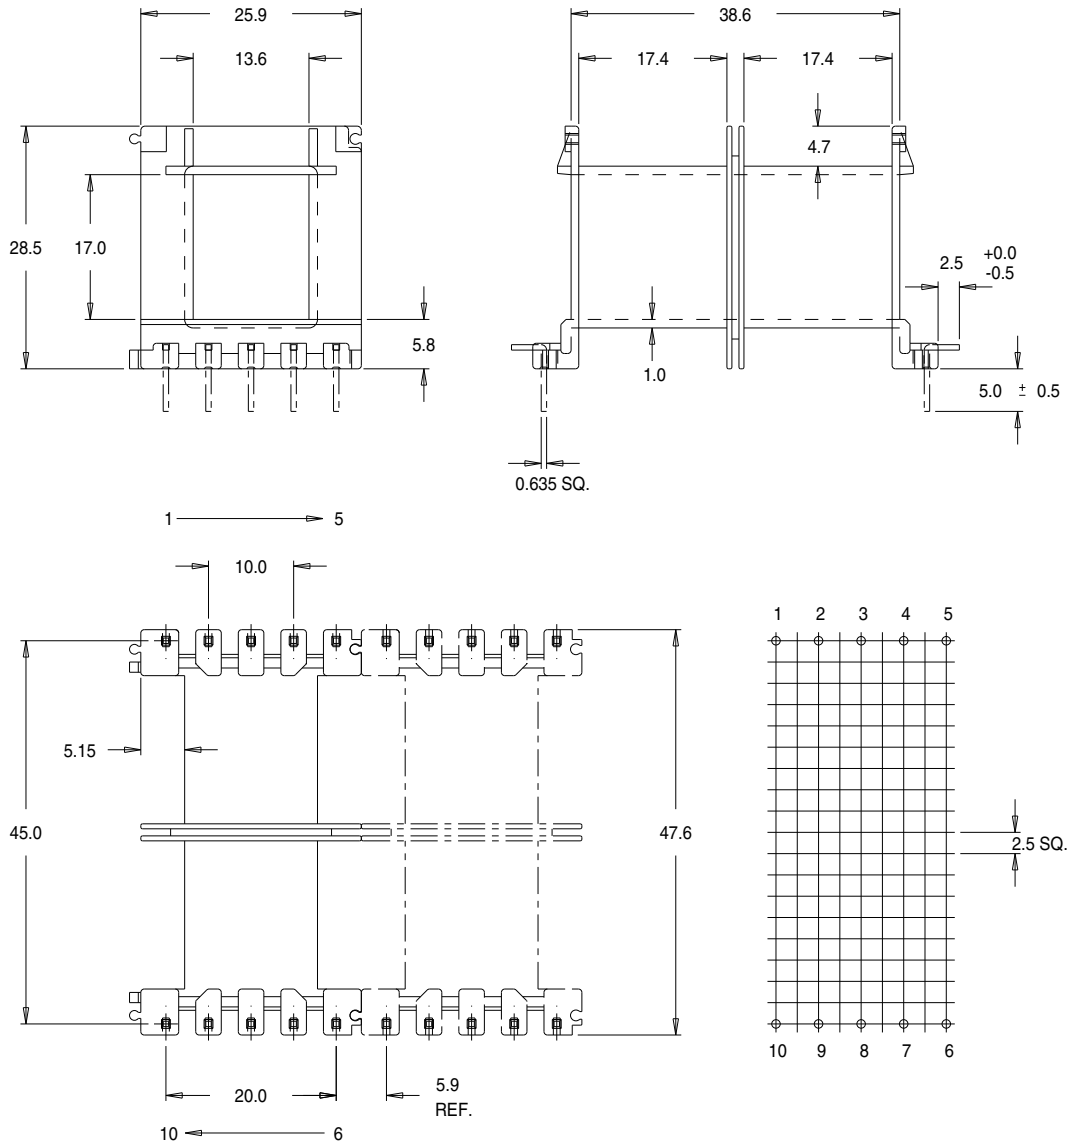

Part No. U39171
 UI39 x 17.0 Shrouded Double Section
 'U' Range Bobbin

Dimensions in millimetres.